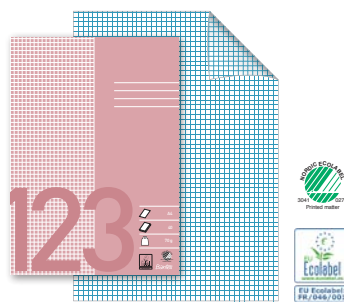

Questions?
Contact EU Ecolabel.
Tel :+33 (0)1 40 88 70 88 •
Email: ecolabel@bio.deloitte.fr

Read more: www.ecolabel.dk

A4 - 40 sheets - 70 g.

Order code: 100052015
 Ruling: squared 5 x 5 mm
 Margin: no margin