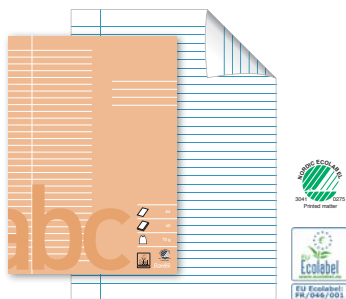

Order code: 100052003
Ruling: 32 lines, 8.5 mm
Margin: with margin