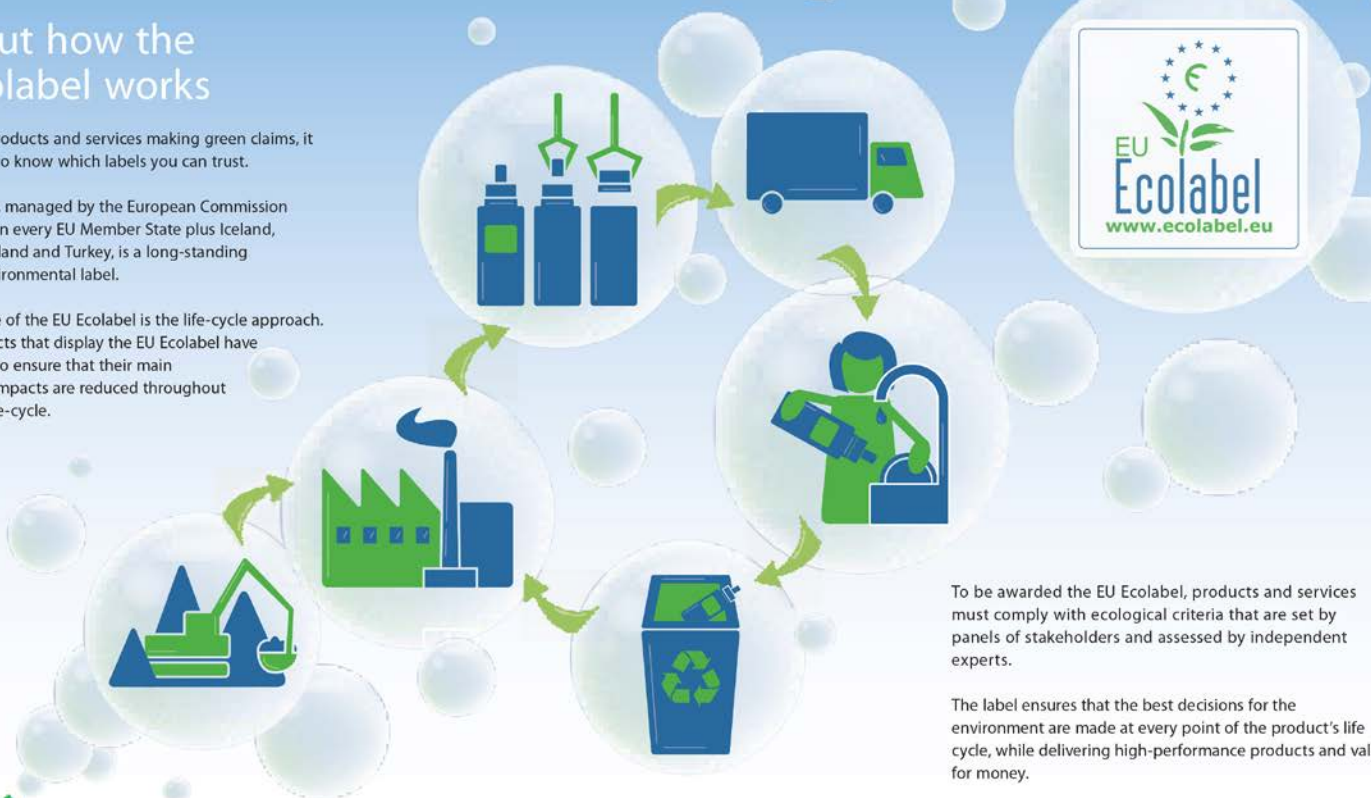

To discover all the products and services available in-store and online throughout Europe and worldwide, visit www.ec.europa.eu/ecat/

Five reasons to choose EU Ecolabel

- ★ It helps protect the environment. EU Ecolabel products produce less waste and pollution when compared with similar items on the market.
- ★ EU Ecolabel minimises the use of hazardous substances which can harm your health, animal and plant life.
- ★ Independent experts verify that EU Ecolabel products and services continuously comply with the label's criteria. It is not a label by industry for industry.
- ★ It is good for your pocket. Performance criteria ensure EU Ecolabel products are effective, and by helping you reduce your energy and water use, it can save you money.
- ★ With more than 37,000 brands covered by the EU Ecolabel, you can choose from a range of environmental products and services.

Find out how the EU Ecolabel works

With so many products and services making green claims, it can be difficult to know which labels you can trust.

The EU Ecolabel, managed by the European Commission and authorities in every EU Member State plus Iceland, Norway, Switzerland and Turkey, is a long-standing and reliable environmental label.

Right at the core of the EU Ecolabel is the life-cycle approach. All of the products that display the EU Ecolabel have been designed to ensure that their main environmental impacts are reduced throughout the product's life-cycle.