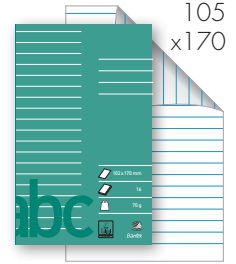

Order code: 100052029
Ruling: 22 lines, 8.5 mm,
Every second pages
is ruled.
Margin: with margin

Order code: 100052024
Ruling: 13 lines, 14.5 mm
Margin: with margin

Order code: 100052023
Ruling: 13 lines, 14.5 mm
Margin: with margin

Order code: 100052030
Ruling: 13 lines, 14.5 mm
Every second pages
is ruled.
Margin: with margin

Order code: 100052026
Ruling: 11 lines, 8 mm,
half page ruled.
Margin: no margin

Order code: 100052027
Ruling: 7 lines, 14.5 mm,
half page ruled.
Margin: no margin

Order code: 100052025
Ruling: 32/8 x 4 lines,
5 + 5 + 5 + 7 mm.
Margin: with margin

Order code: 100052031
Ruling: plain
Margin: no margin

Glossary books - 70 g.

Order code: 100052042
Ruling: 22 lines, 8.5 mm
Margin: center margin
Sheets: 24

Order code: 100052041
Ruling: 18 lines, 7 mm
Margin: center margin
Sheets: 24

Order code: 100052039
Ruling: 18 lines, 7 mm
Margin: no margin
Sheets: 24

Order code: 100052040
Ruling: 15 lines, 7 mm
Margin: center margin
Sheets: 24