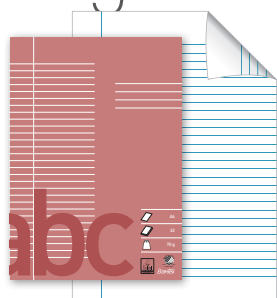

Order code: 100052009
 Ruling: 18 lines, 14.5 mm
 Margin: with margin

Order code: 100052011
 Ruling: 8 lines, 19.5 mm,
 half page ruled.
 Margin: no margin

A4 - 40 sheets - 70 g.

Order code: 100052013

Ruling: plain
Margin: no margin

Order code: 100052019

Ruling: 5 x 5 mm squared
Margin: no margin
Extra: strong 200 g cover

Order code: 100052018

Ruling: 32 lines, 8.5 mm
Margin: with margin
Extra: strong 200 g cover

A4 - 32 sheets - 70 g.

Order code: 400048022

Ruling: squared 5 x 5 mm
Margin: no margin

Order code: 400048020

Ruling: 29 lines, 8.5 mm
Margin: with margin

Order code: 400048023

Ruling: 17 lines, 8.5 mm,
half page ruled.
Margin: no margin

A4 - 16 sheets - 70 g.

Order code: 400048026

Ruling: squared 5 x 5 mm
Margin: no margin

Order code: 400048025

Ruling: 29 lines, 8.5 mm
Margin: with margin

Order code: 400048027

Ruling: ruled 6+7+6+10 mm,
half page ruled.
Margin: no margin